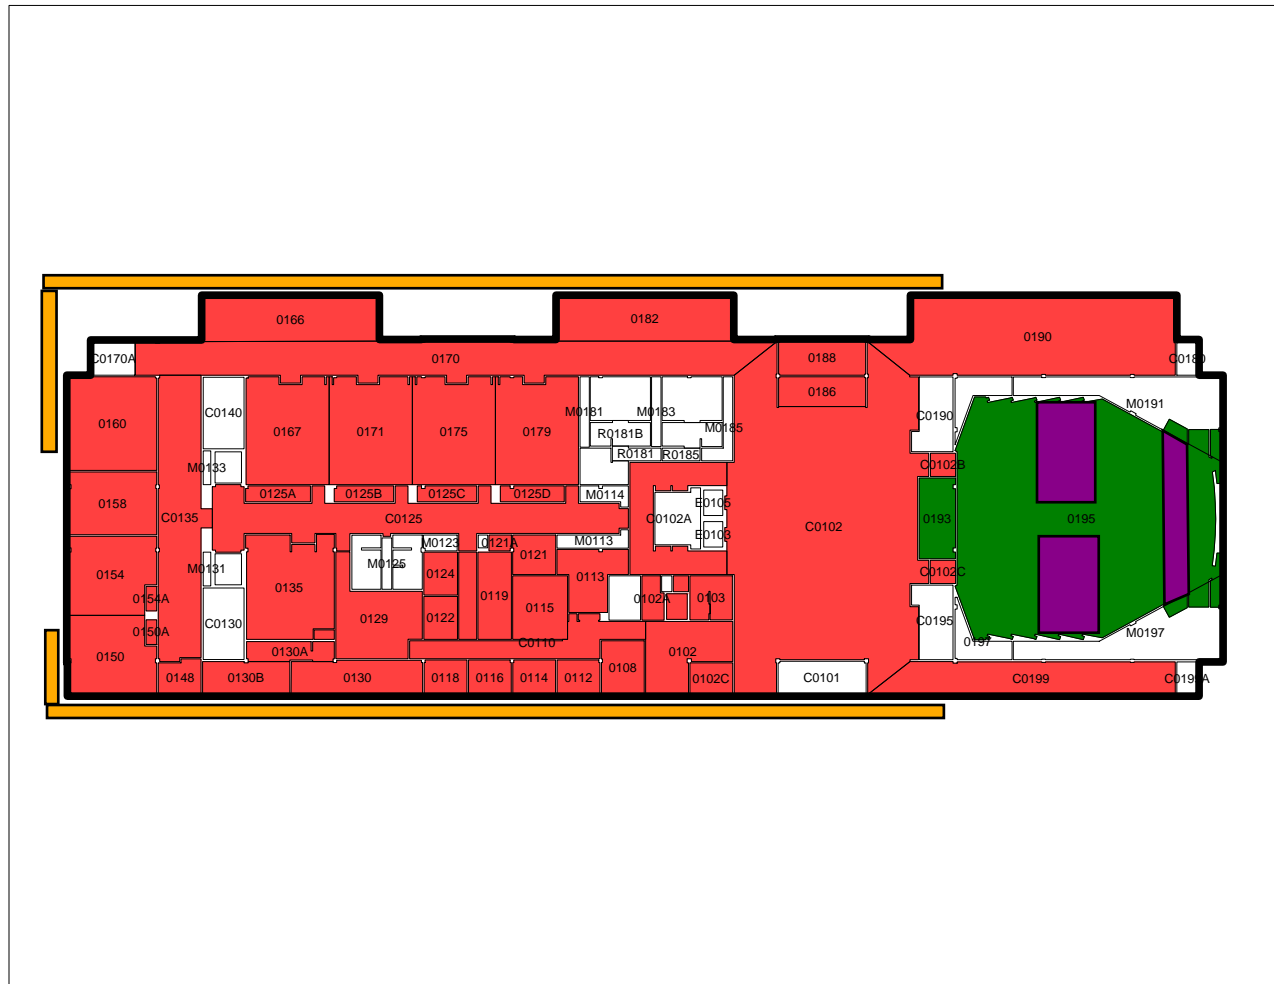

# SCHEMAN 1 (Air Handlers)

SCALE 1 : 728